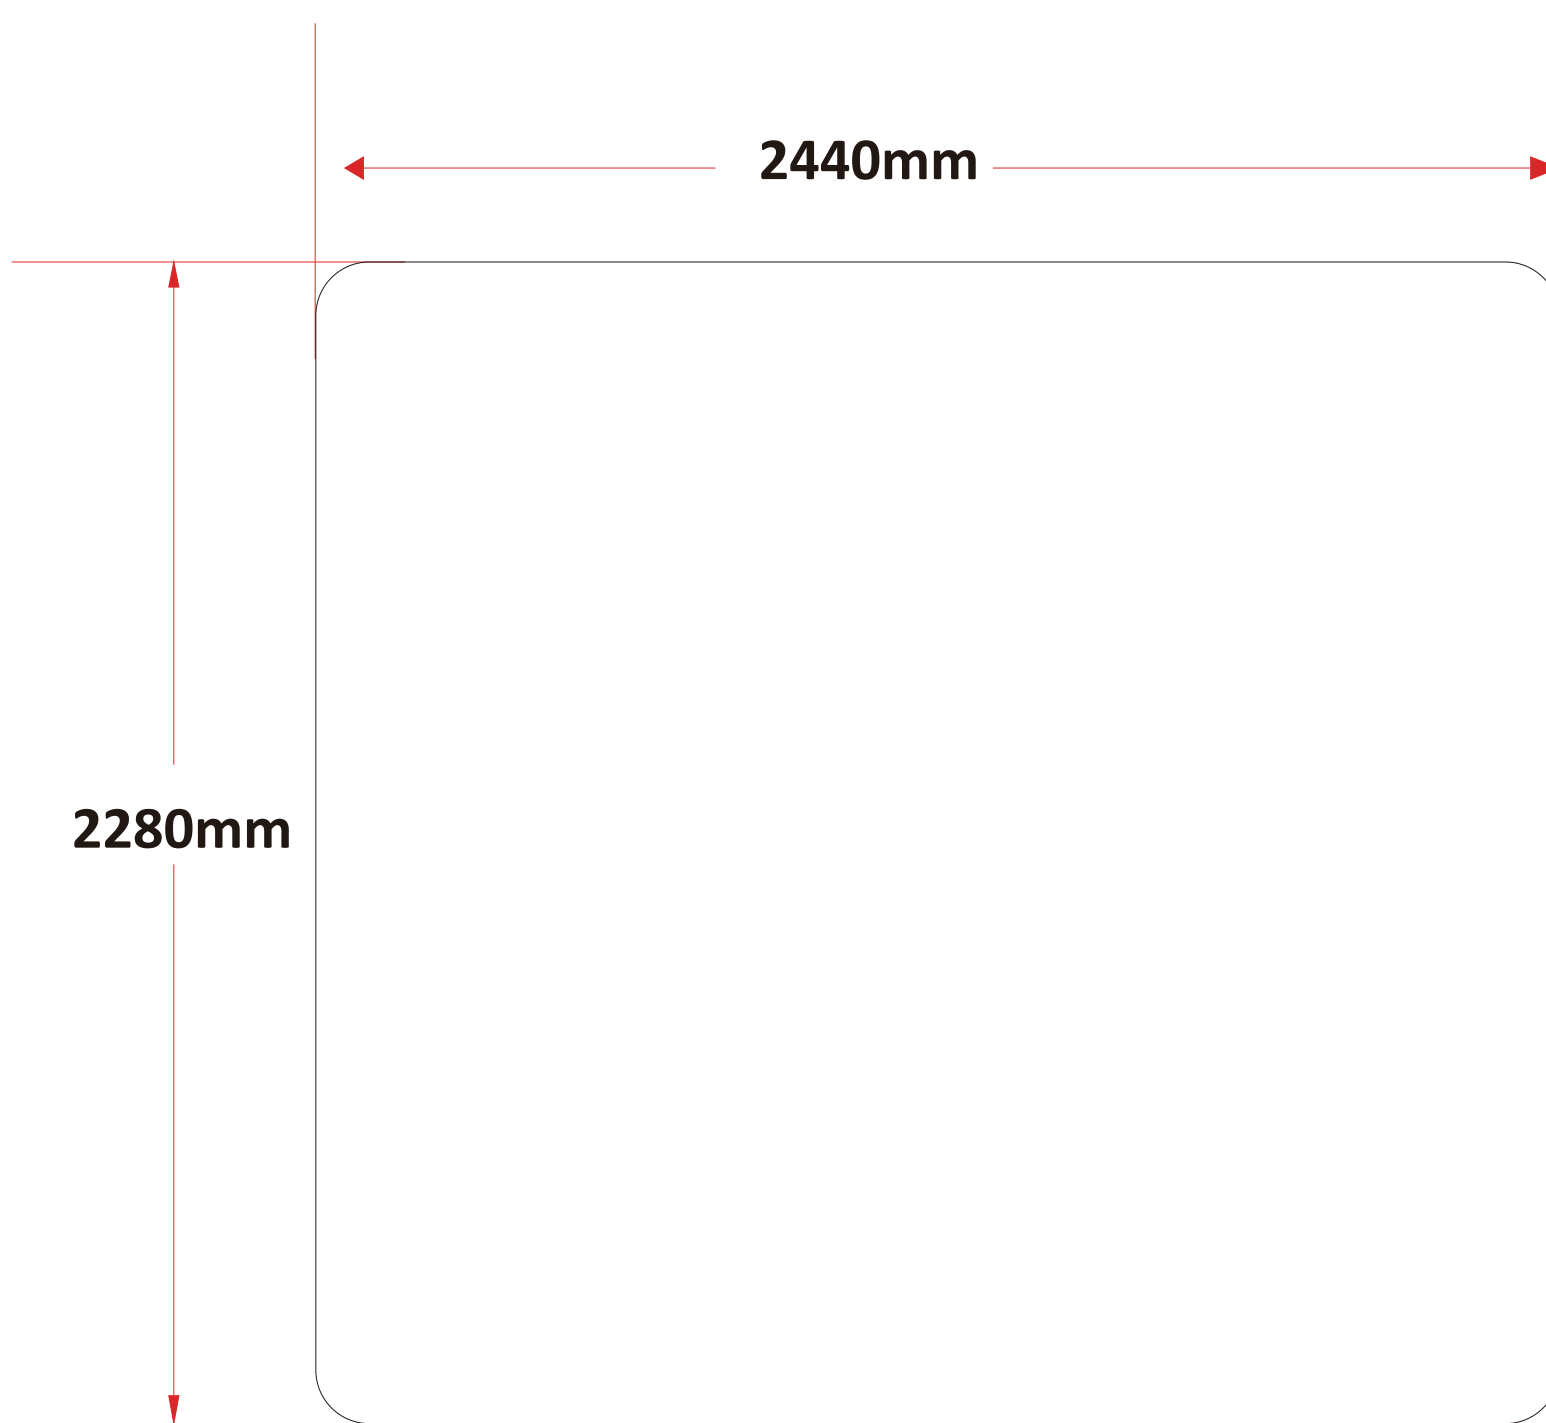

EZ Tube Banner Stands Straight Type | 2440x2280mm | 7.4x8ft

EZ Tube Banner Stands Straight Type | 2970x2280mm | 7.4x9.7ft

EZ Tube Banner Stands Straight Type | 4572x2280mm | 7.4x15ft

EZ Tube Banner Stands Straight Type | 6096x2280mm | 7.4x20ft

EZ Tube Banner Stands Curved Type | 2440x2280mm | 7.4x8ft

EZ Tube Banner Stands Curved Type | 2970x2280mm | 7.4x9.7ft

EZ Tube Banner Stands Curved Type | 4572x2280mm | 7.4x15ft

EZ Tube Banner Stands Curved Type | 6096x2280mm | 7.4x20ft

EZ Tube Banner Stands Arch Type | 2440x2280mm | 7.4x8ft

EZ Tube Banner Stands Arch Type | 2970x2280mm | 7.4x9.7ft

EZ Tube Banner Stands Arch Type | 4572x2280mm | 7.4x15ft

EZ Tube Banner Stands Arch Type | 6096x2280mm | 7.4x20ft