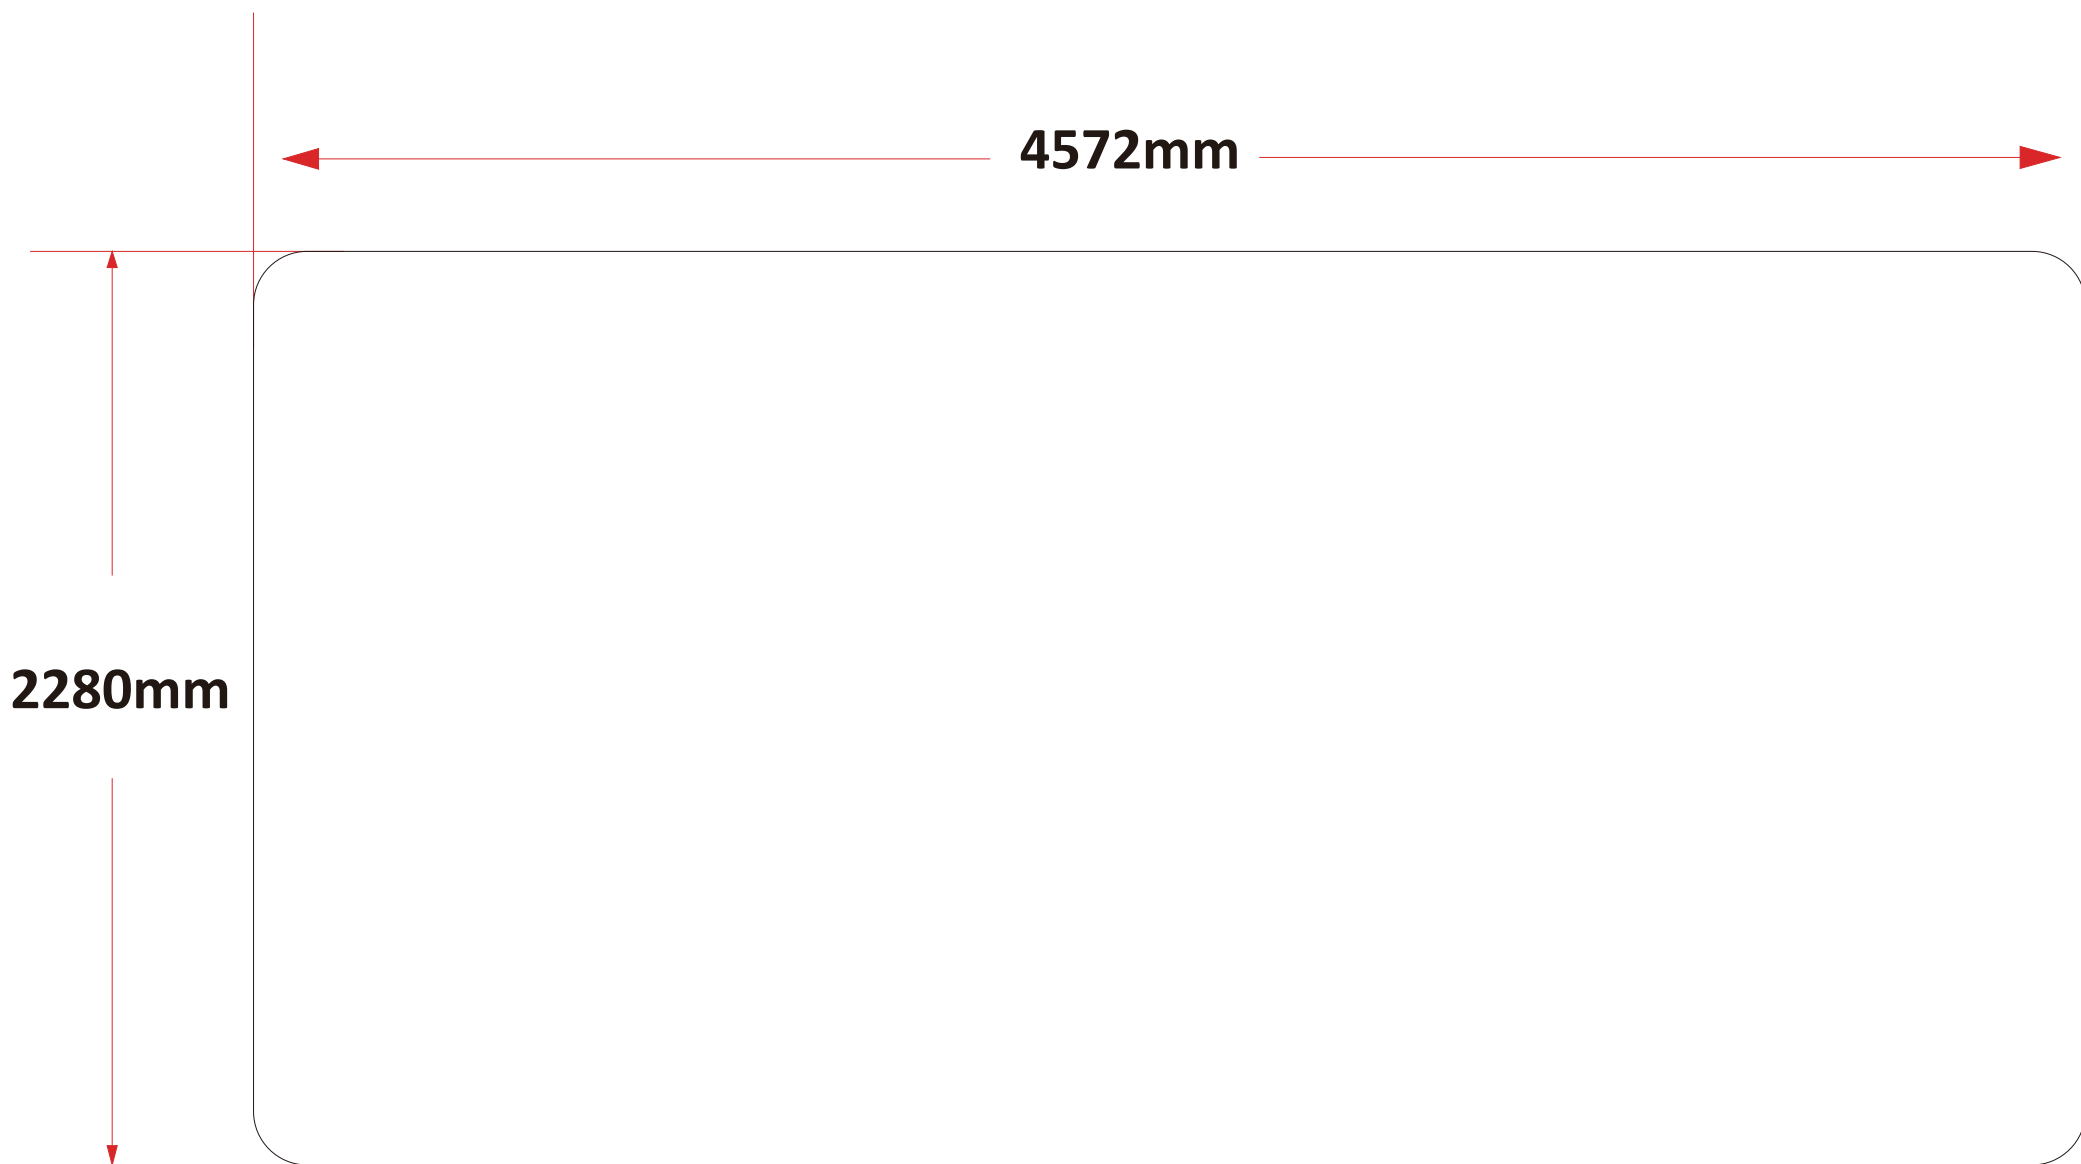

EZ Tube Banner Stands Straight Type | 2440x2280mm | 7.4x8ft

EZ Tube Banner Stands Straight Type | 2970x2280mm | 7.4x9.7ft

EZ Tube Banner Stands Straight Type | 4572x2280mm | 7.4x15ft

EZ Tube Banner Stands Straight Type | 6096x2280mm | 7.4x20ft

EZ Tube Banner Stands Curved Type | 2440x2280mm | 7.4x8ft

EZ Tube Banner Stands Curved Type | 2970x2280mm | 7.4x9.7ft

EZ Tube Banner Stands Curved Type | 4572x2280mm | 7.4x15ft

EZ Tube Banner Stands Curved Type | 6096x2280mm | 7.4x20ft

EZ Tube Banner Stands Arch Type | 2440x2280mm | 7.4x8ft

EZ Tube Banner Stands Arch Type | 2970x2280mm | 7.4x9.7ft

EZ Tube Banner Stands Arch Type | 4572x2280mm | 7.4x15ft

EZ Tube Banner Stands Arch Type | 6096x2280mm | 7.4x20ft