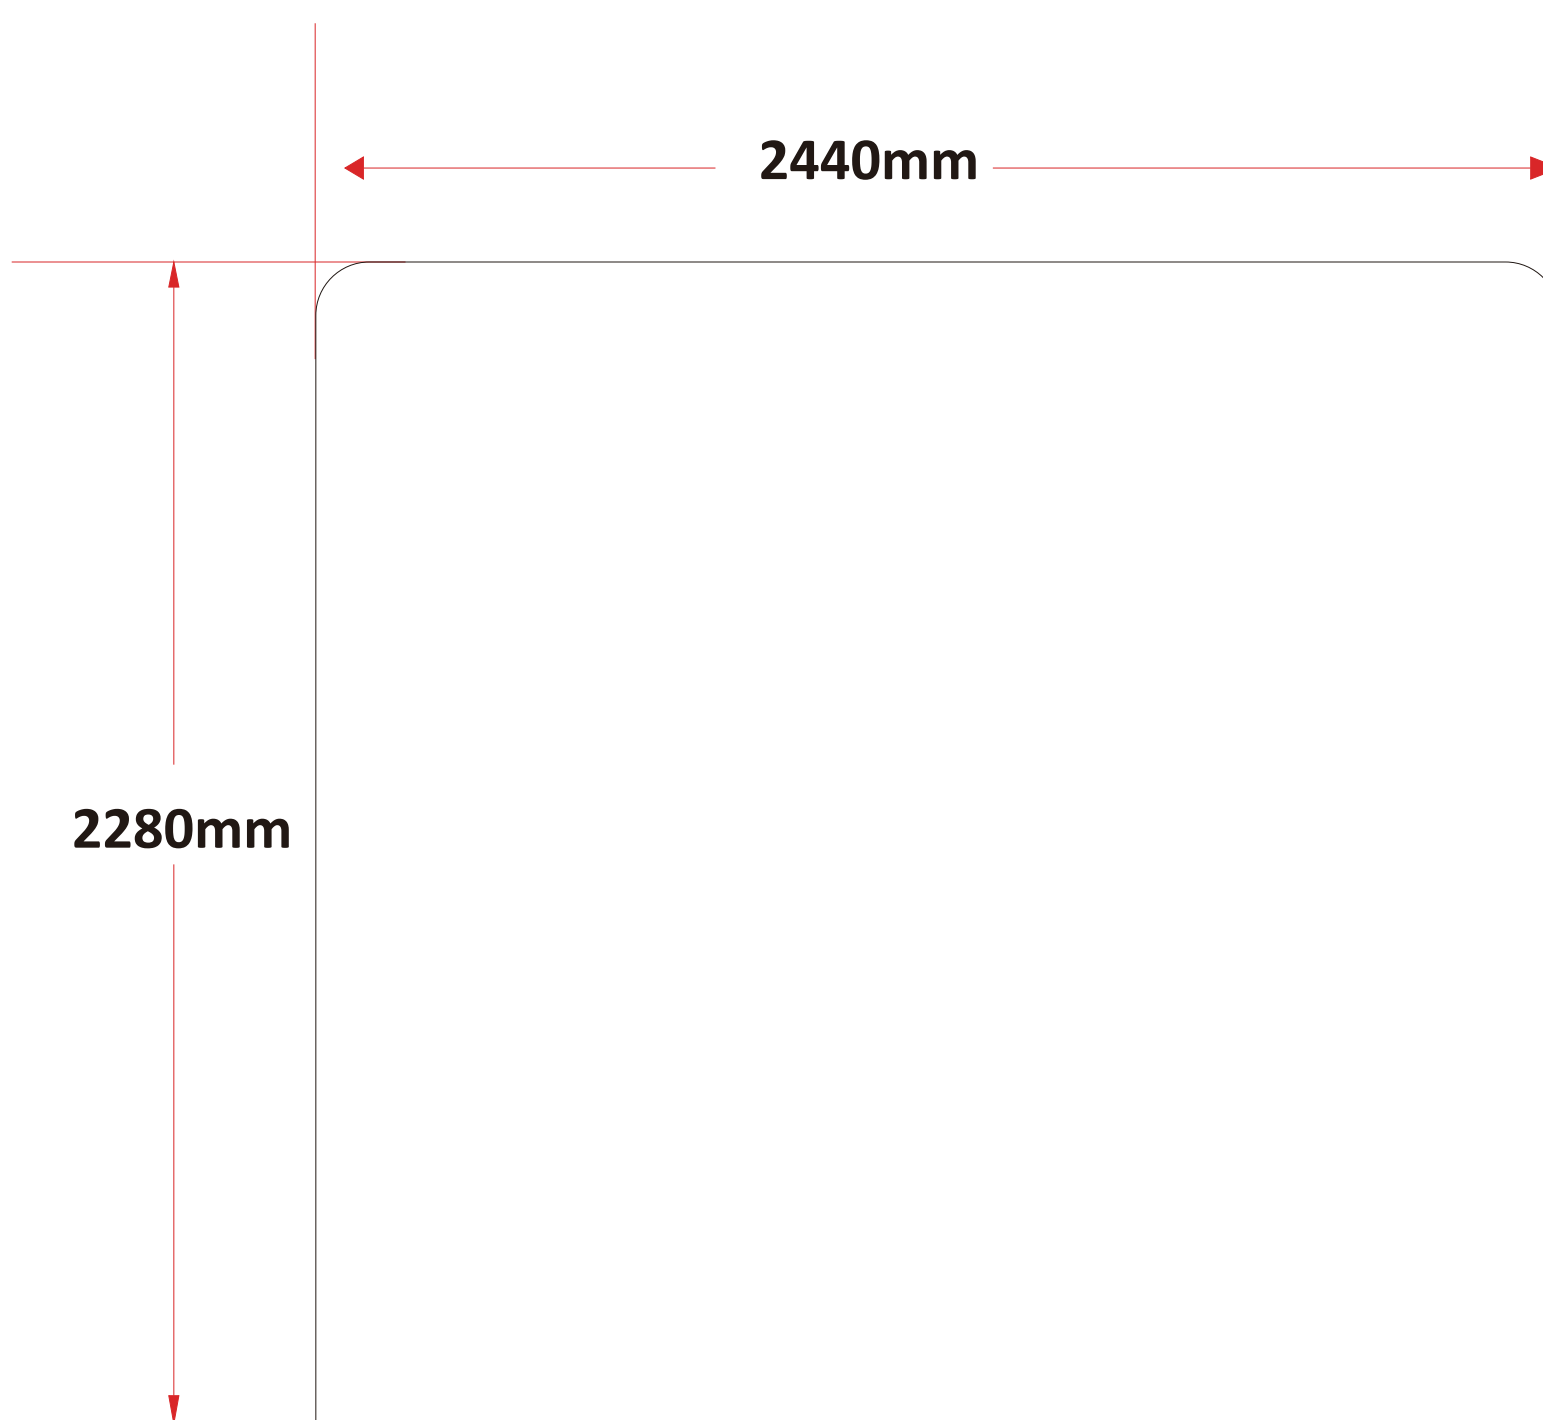

EZ Tube Banner Stands Straight Type | 2440x2280mm | 7.4x8ft

EZ Tube Banner Stands Straight Type | 2970x2280mm | 7.4x9.7ft

EZ Tube Banner Stands Straight Type | 4572x2280mm | 7.4x15ft

EZ Tube Banner Stands Straight Type | 6096x2280mm | 7.4x20ft

EZ Tube Banner Stands Curved Type | 2440x2280mm | 7.4x8ft

EZ Tube Banner Stands Curved Type | 2970x2280mm | 7.4x9.7ft

EZ Tube Banner Stands Curved Type | 4572x2280mm | 7.4x15ft

EZ Tube Banner Stands Curved Type | 6096x2280mm | 7.4x20ft

EZ Tube Banner Stands Arch Type | 2440x2280mm | 7.4x8ft

EZ Tube Banner Stands Arch Type | 2970x2280mm | 7.4x9.7ft

EZ Tube Banner Stands Arch Type | 4572x2280mm | 7.4x15ft

EZ Tube Banner Stands Arch Type | 6096x2280mm | 7.4x20ft