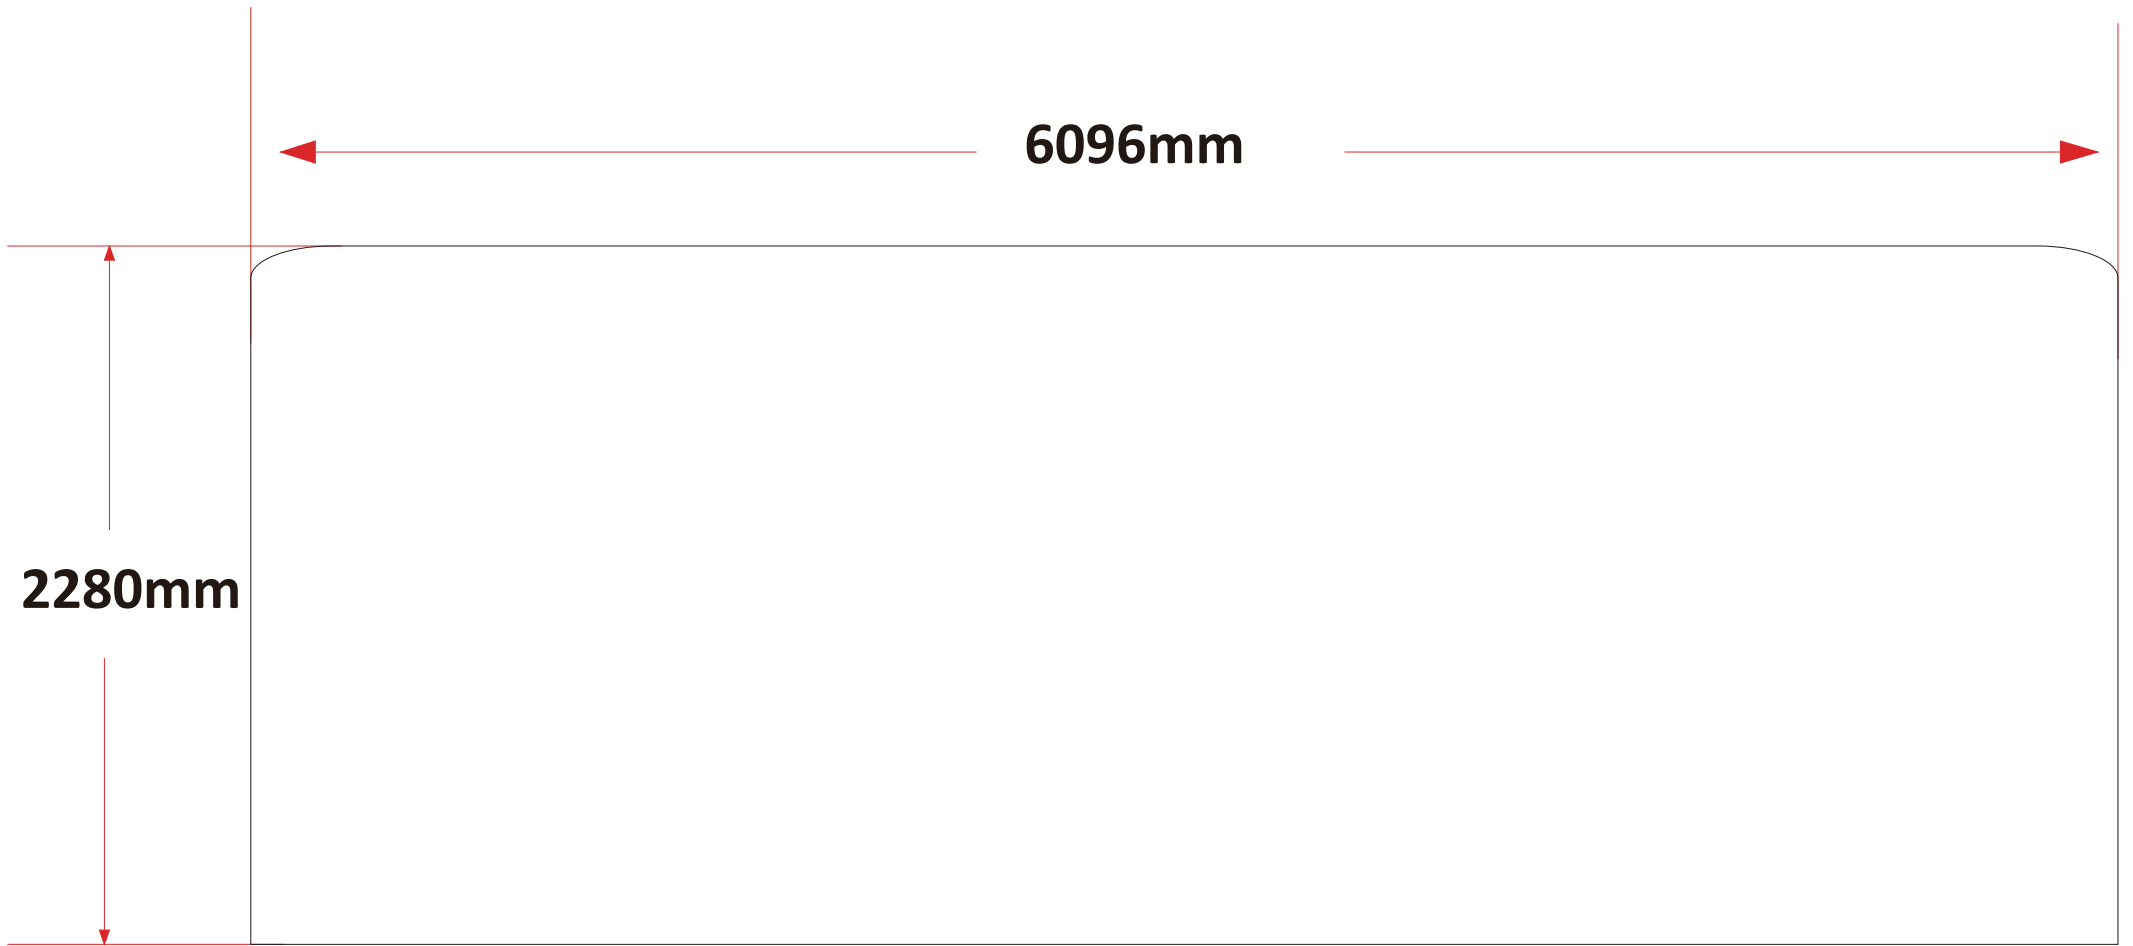

EZ Tube Banner Stands Straight Type | 2440x2280mm | 7.4x8ft

EZ Tube Banner Stands Straight Type | 2970x2280mm | 7.4x9.7ft

EZ Tube Banner Stands Straight Type | 4572x2280mm | 7.4x15ft

EZ Tube Banner Stands Straight Type | 6096x2280mm | 7.4x20ft

EZ Tube Banner Stands Curved Type | 2440x2280mm | 7.4x8ft

EZ Tube Banner Stands Curved Type | 2970x2280mm | 7.4x9.7ft

EZ Tube Banner Stands Curved Type | 4572x2280mm | 7.4x15ft

EZ Tube Banner Stands Curved Type | 6096x2280mm | 7.4x20ft

EZ Tube Banner Stands Arch Type | 2440x2280mm | 7.4x8ft

EZ Tube Banner Stands Arch Type | 2970x2280mm | 7.4x9.7ft

EZ Tube Banner Stands Arch Type | 4572x2280mm | 7.4x15ft

EZ Tube Banner Stands Arch Type | 6096x2280mm | 7.4x20ft