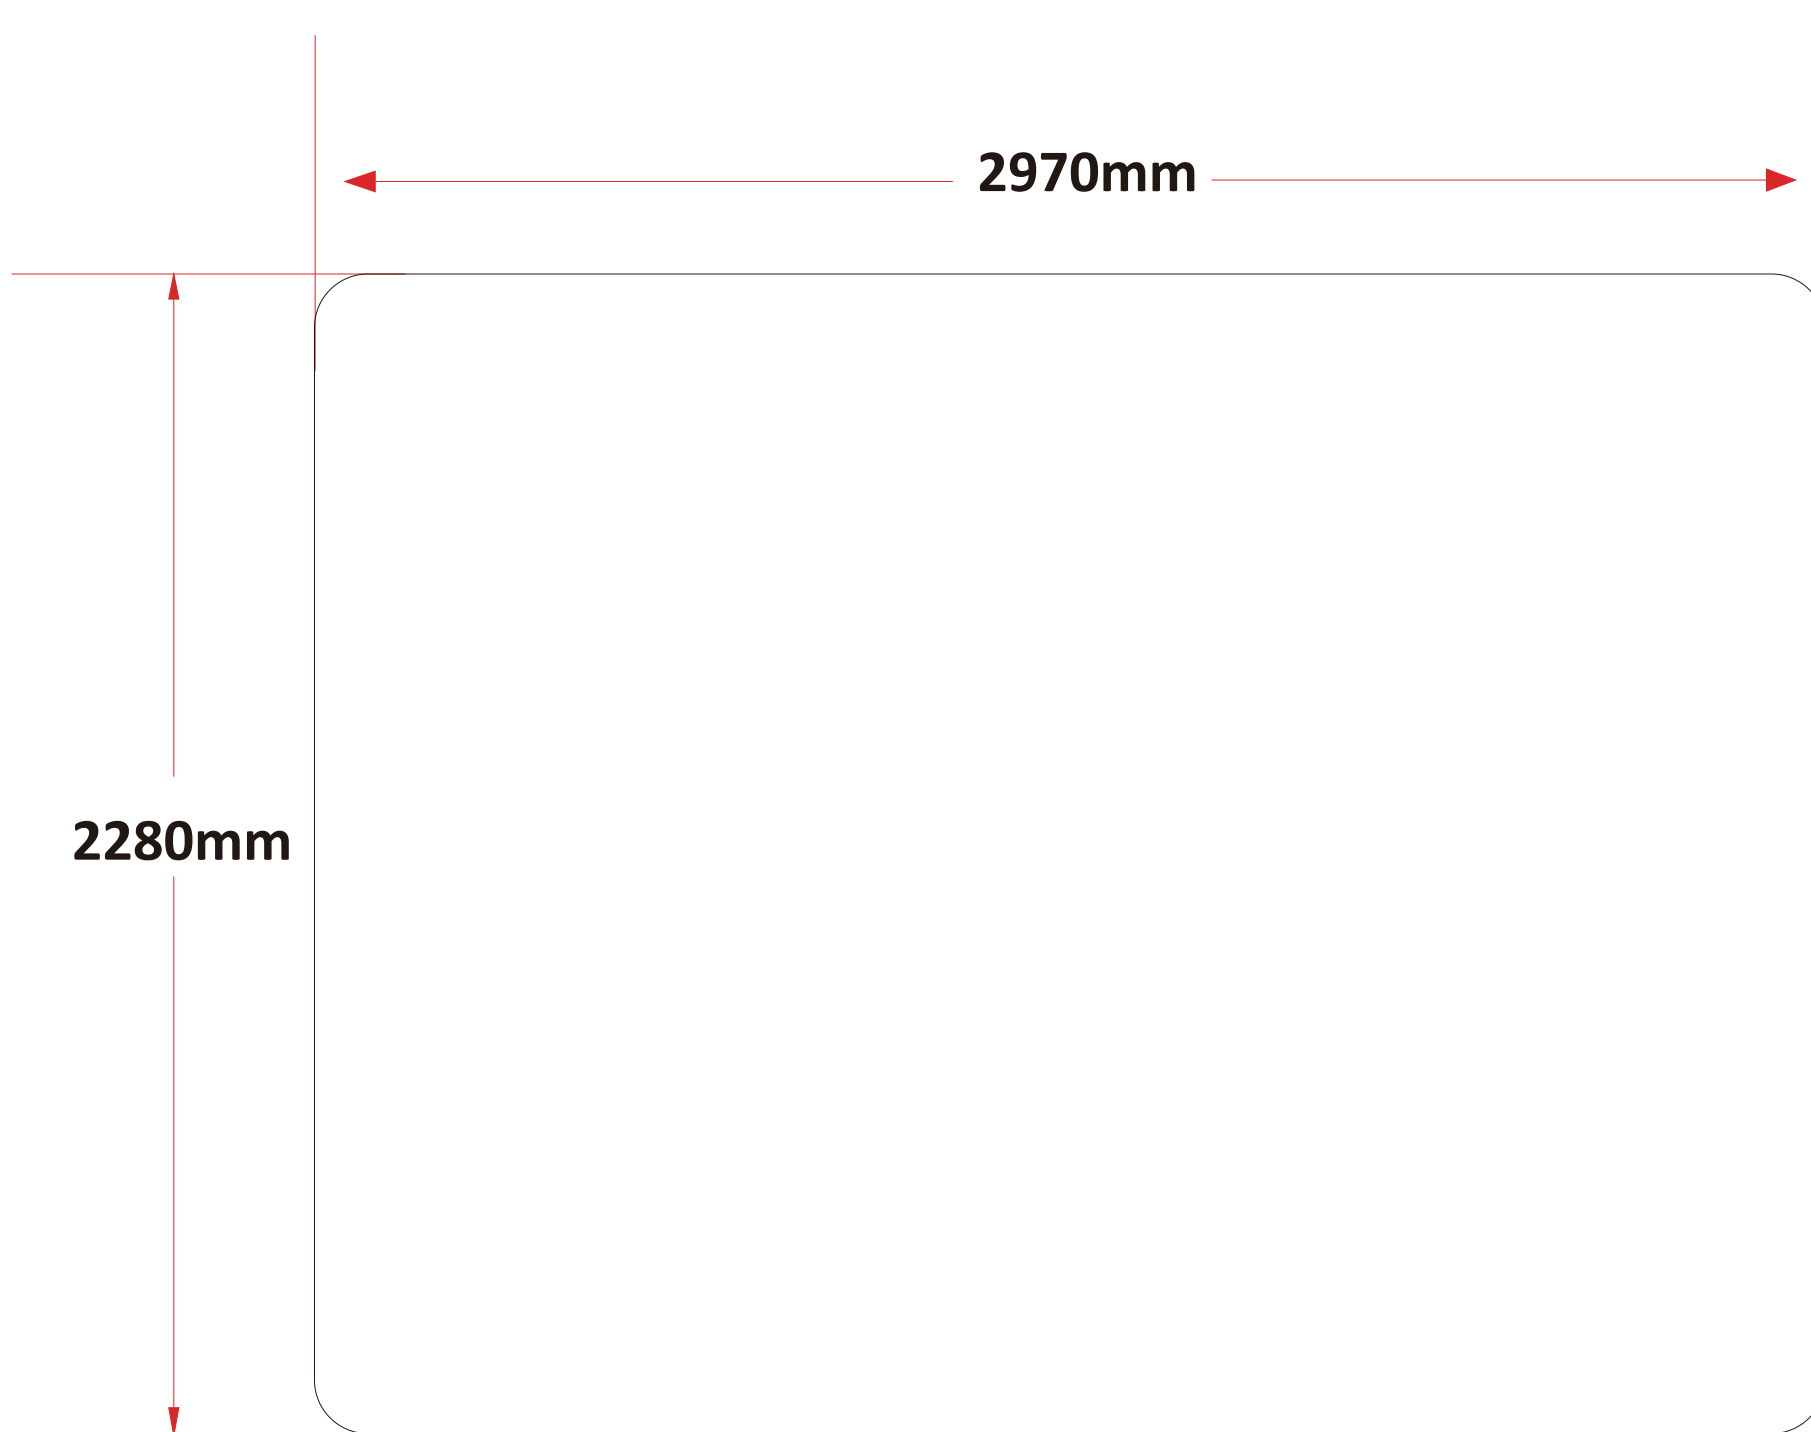

EZ Tube Banner Stands Straight Type | 2440x2280mm | 7.4x8ft

EZ Tube Banner Stands Straight Type | 2970x2280mm | 7.4x9.7ft

EZ Tube Banner Stands Straight Type | 4572x2280mm | 7.4x15ft

EZ Tube Banner Stands Straight Type | 6096x2280mm | 7.4x20ft

EZ Tube Banner Stands Curved Type | 2440x2280mm | 7.4x8ft

EZ Tube Banner Stands Curved Type | 2970x2280mm | 7.4x9.7ft

EZ Tube Banner Stands Curved Type | 4572x2280mm | 7.4x15ft

EZ Tube Banner Stands Curved Type | 6096x2280mm | 7.4x20ft

EZ Tube Banner Stands Arch Type | 2440x2280mm | 7.4x8ft

EZ Tube Banner Stands Arch Type | 2970x2280mm | 7.4x9.7ft

EZ Tube Banner Stands Arch Type | 4572x2280mm | 7.4x15ft

EZ Tube Banner Stands Arch Type | 6096x2280mm | 7.4x20ft