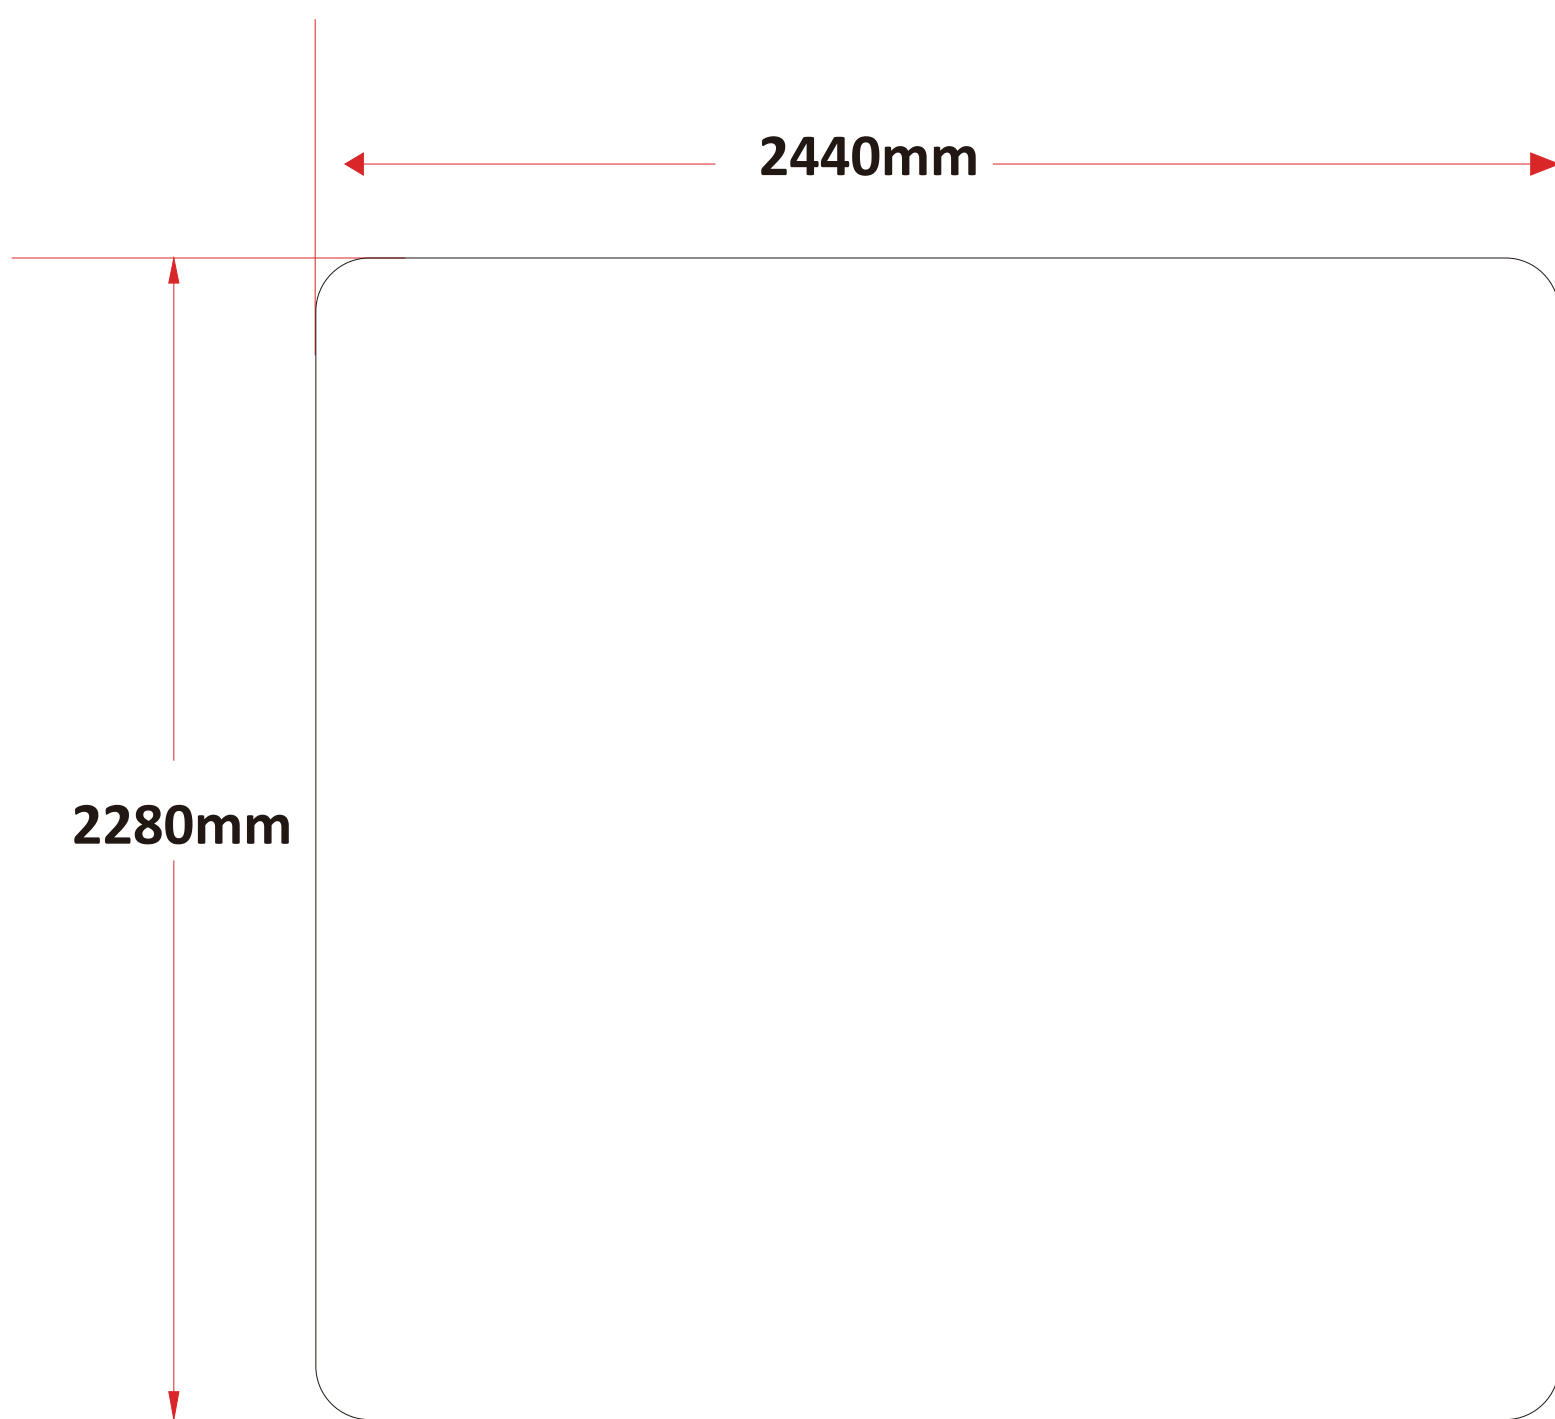

EZ Tube Banner Stands Straight Type | 2440x2280mm | 7.4x8ft

EZ Tube Banner Stands Straight Type | 2970x2280mm | 7.4x9.7ft

EZ Tube Banner Stands Straight Type | 4572x2280mm | 7.4x15ft

EZ Tube Banner Stands Straight Type | 6096x2280mm | 7.4x20ft

EZ Tube Banner Stands Curved Type | 2440x2280mm | 7.4x8ft

EZ Tube Banner Stands Curved Type | 2970x2280mm | 7.4x9.7ft

EZ Tube Banner Stands Curved Type | 4572x2280mm | 7.4x15ft

EZ Tube Banner Stands Curved Type | 6096x2280mm | 7.4x20ft

EZ Tube Banner Stands Arch Type | 2440x2280mm | 7.4x8ft

EZ Tube Banner Stands Arch Type | 2970x2280mm | 7.4x9.7ft

EZ Tube Banner Stands Arch Type | 4572x2280mm | 7.4x15ft

EZ Tube Banner Stands Arch Type | 6096x2280mm | 7.4x20ft