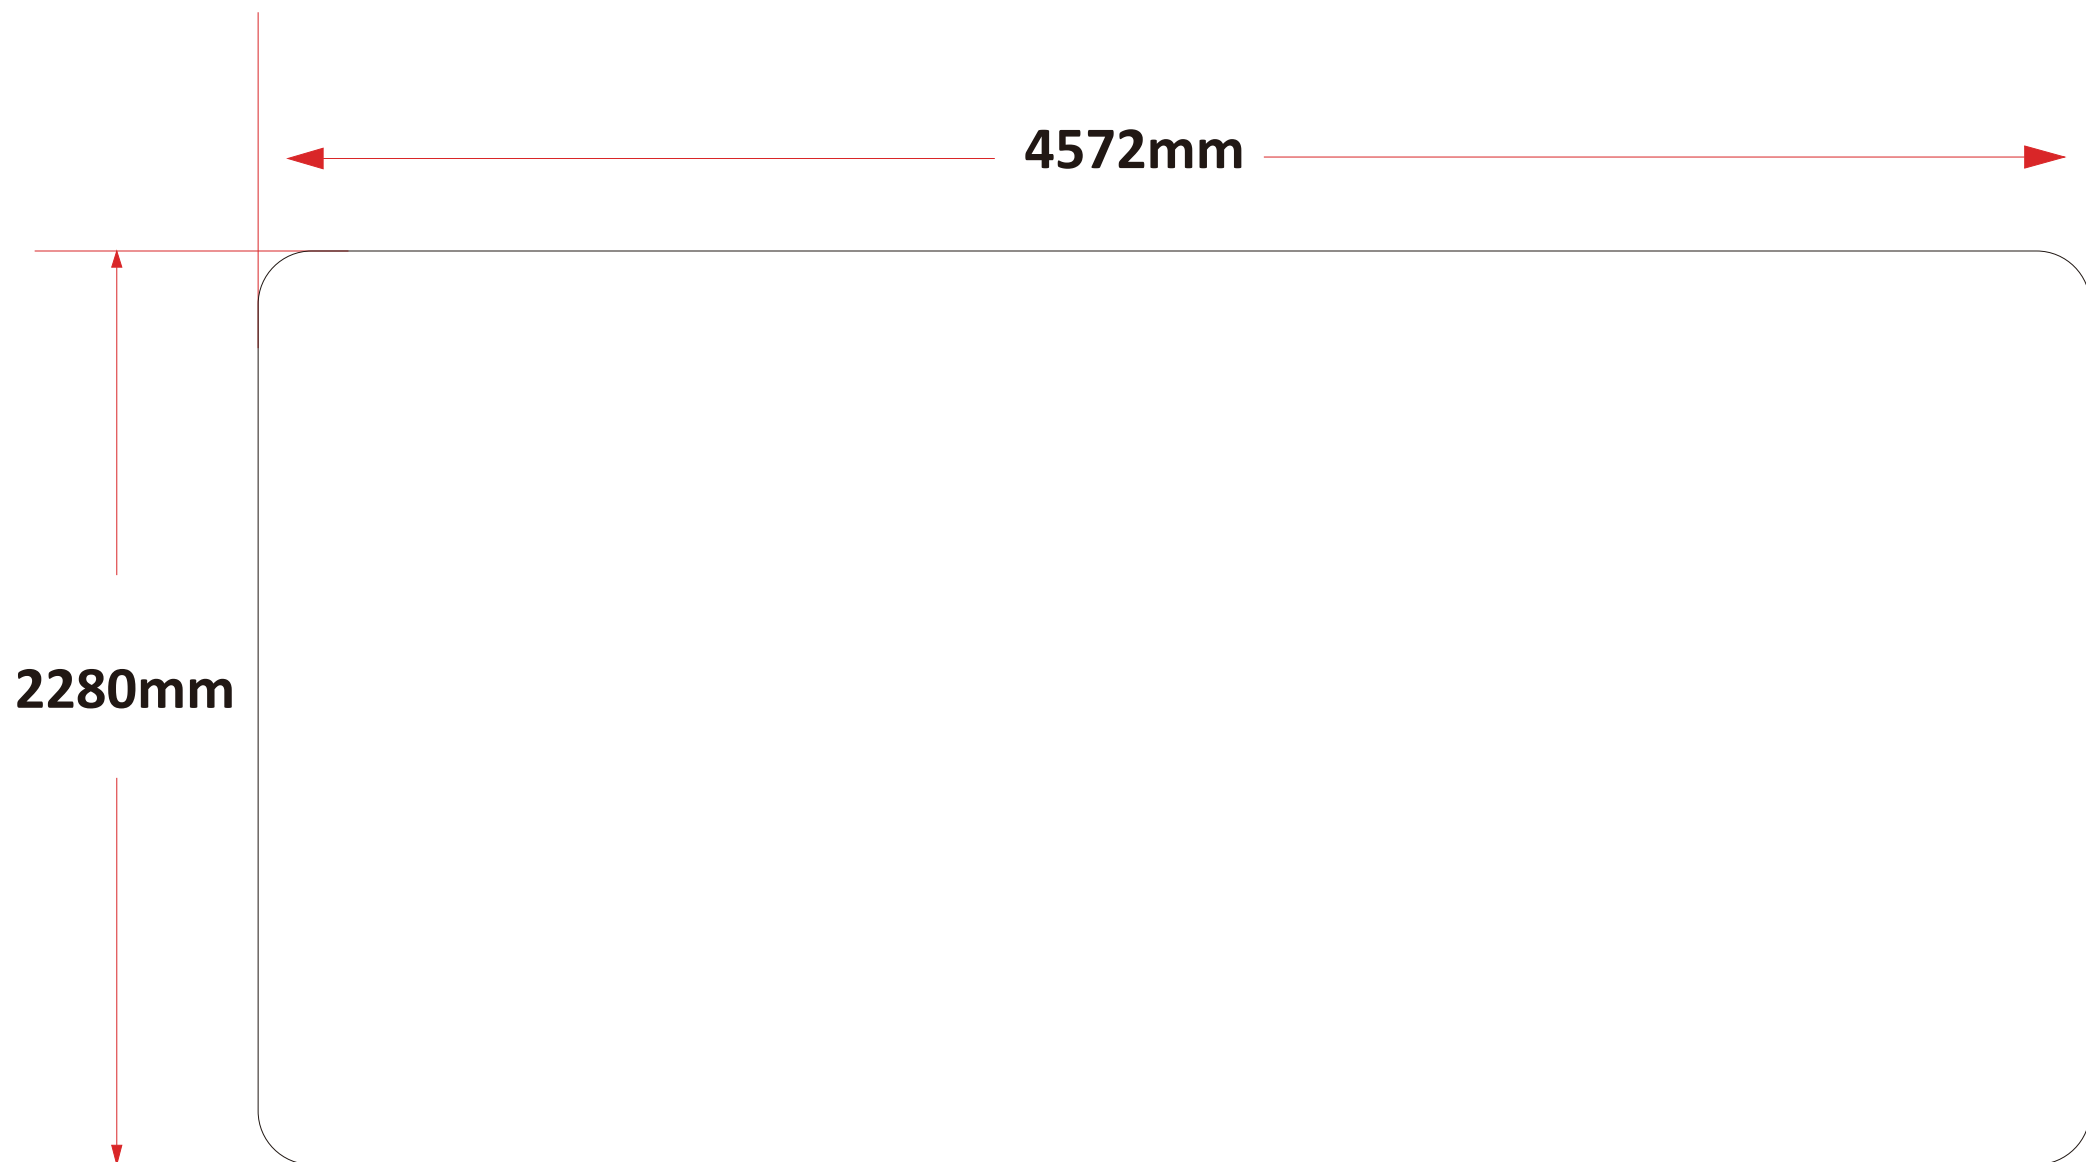

EZ Tube Banner Stands Straight Type | 2440x2280mm | 7.4x8ft

EZ Tube Banner Stands Straight Type | 2970x2280mm | 7.4x9.7ft

EZ Tube Banner Stands Straight Type | 4572x2280mm | 7.4x15ft

EZ Tube Banner Stands Straight Type | 6096x2280mm | 7.4x20ft

EZ Tube Banner Stands Curved Type | 2440x2280mm | 7.4x8ft

EZ Tube Banner Stands Curved Type | 2970x2280mm | 7.4x9.7ft

EZ Tube Banner Stands Curved Type | 4572x2280mm | 7.4x15ft

EZ Tube Banner Stands Curved Type | 6096x2280mm | 7.4x20ft

EZ Tube Banner Stands Arch Type | 2440x2280mm | 7.4x8ft

EZ Tube Banner Stands Arch Type | 2970x2280mm | 7.4x9.7ft

EZ Tube Banner Stands Arch Type | 4572x2280mm | 7.4x15ft

EZ Tube Banner Stands Arch Type | 6096x2280mm | 7.4x20ft