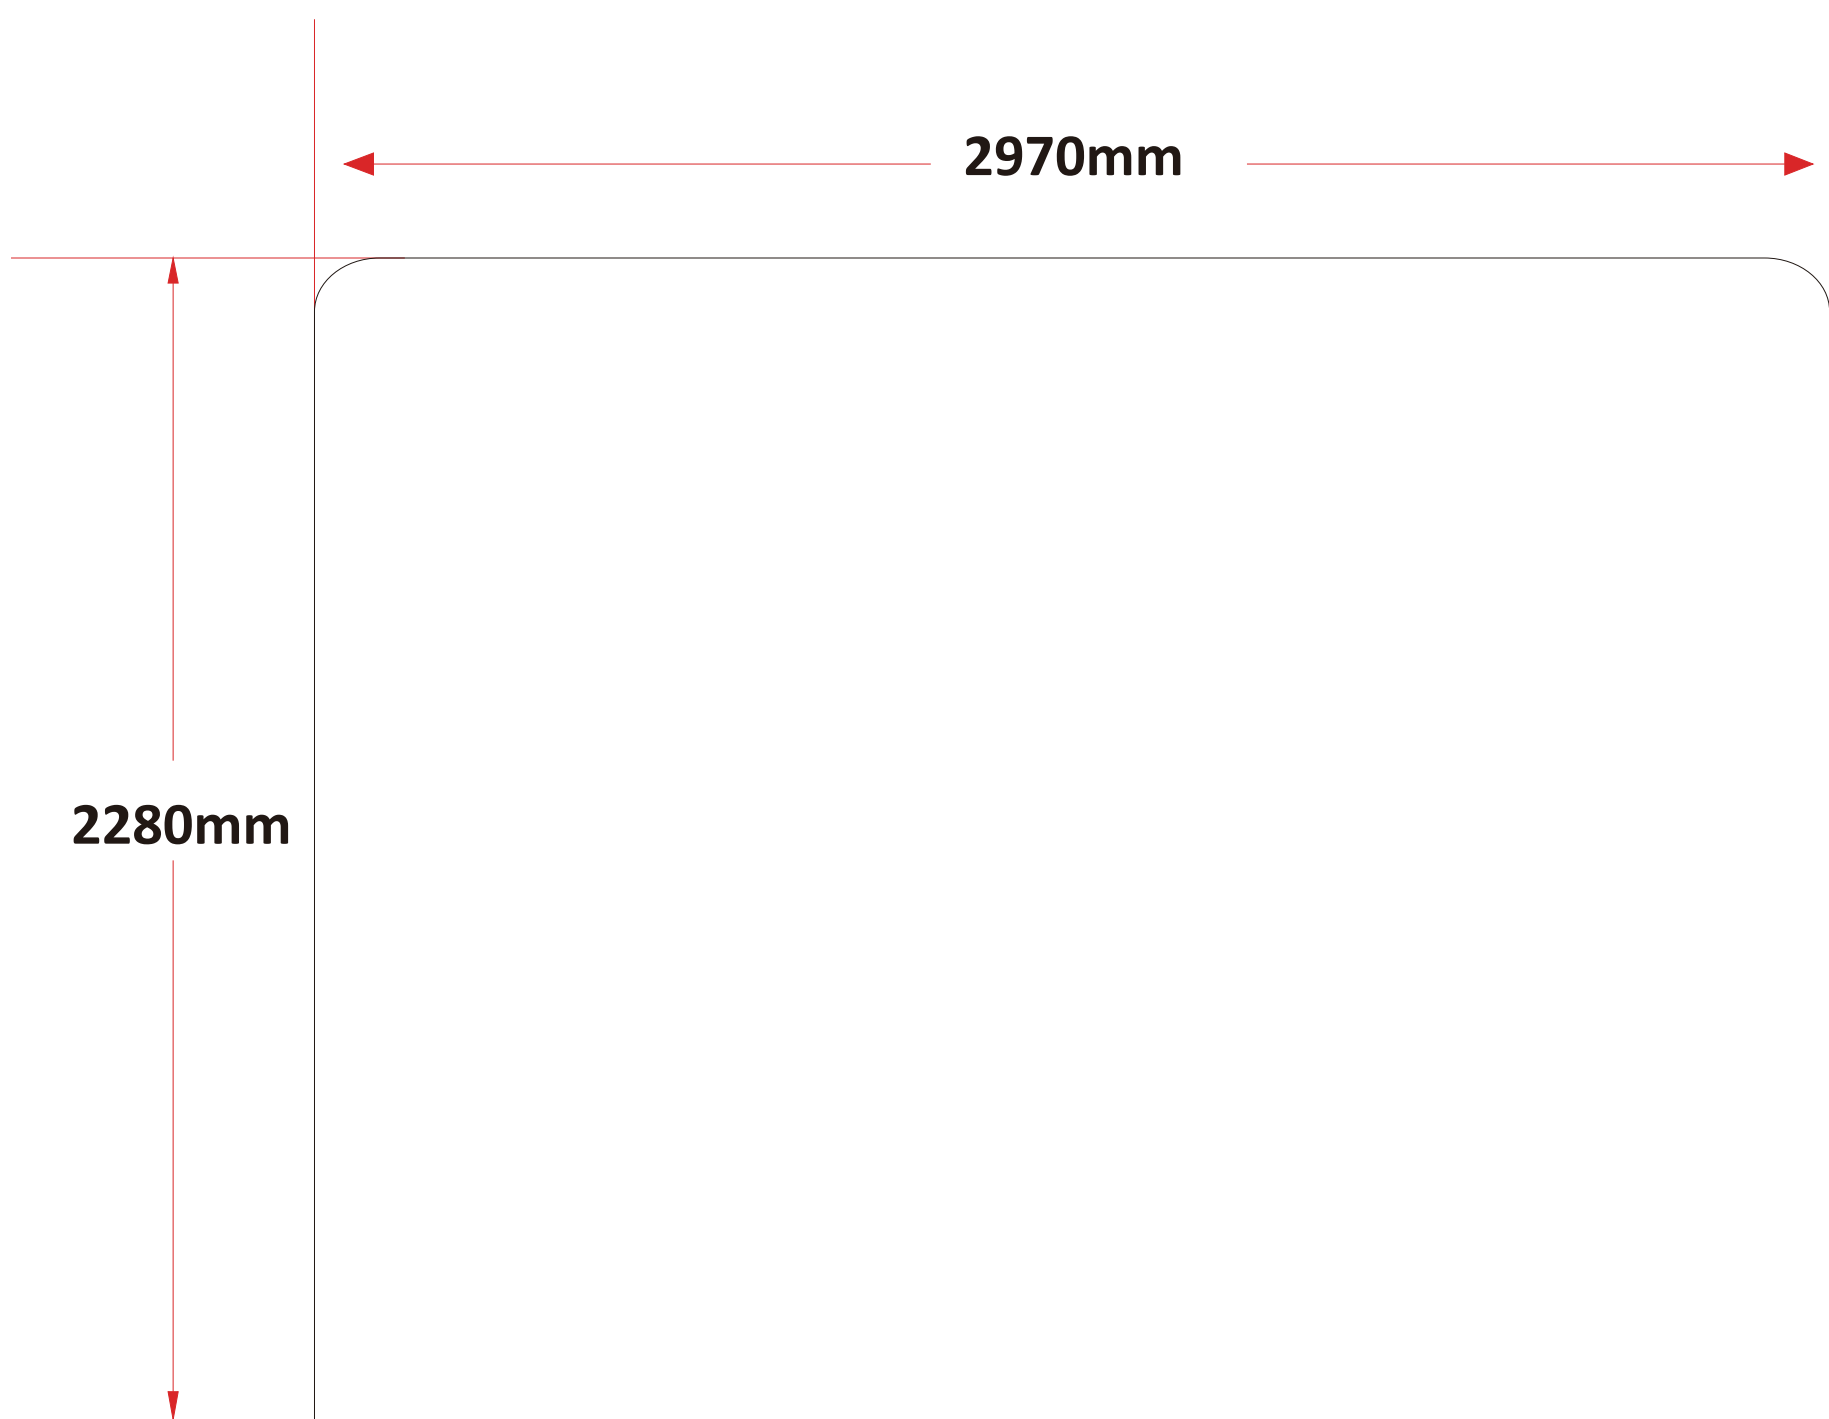

EZ Tube Banner Stands Straight Type | 2440x2280mm | 7.4x8ft

EZ Tube Banner Stands Straight Type | 2970x2280mm | 7.4x9.7ft

EZ Tube Banner Stands Straight Type | 4572x2280mm | 7.4x15ft

EZ Tube Banner Stands Straight Type | 6096x2280mm | 7.4x20ft

EZ Tube Banner Stands Curved Type | 2440x2280mm | 7.4x8ft

EZ Tube Banner Stands Curved Type | 2970x2280mm | 7.4x9.7ft

EZ Tube Banner Stands Curved Type | 4572x2280mm | 7.4x15ft

EZ Tube Banner Stands Curved Type | 6096x2280mm | 7.4x20ft

EZ Tube Banner Stands Arch Type | 2440x2280mm | 7.4x8ft

EZ Tube Banner Stands Arch Type | 2970x2280mm | 7.4x9.7ft

EZ Tube Banner Stands Arch Type | 4572x2280mm | 7.4x15ft

EZ Tube Banner Stands Arch Type | 6096x2280mm | 7.4x20ft