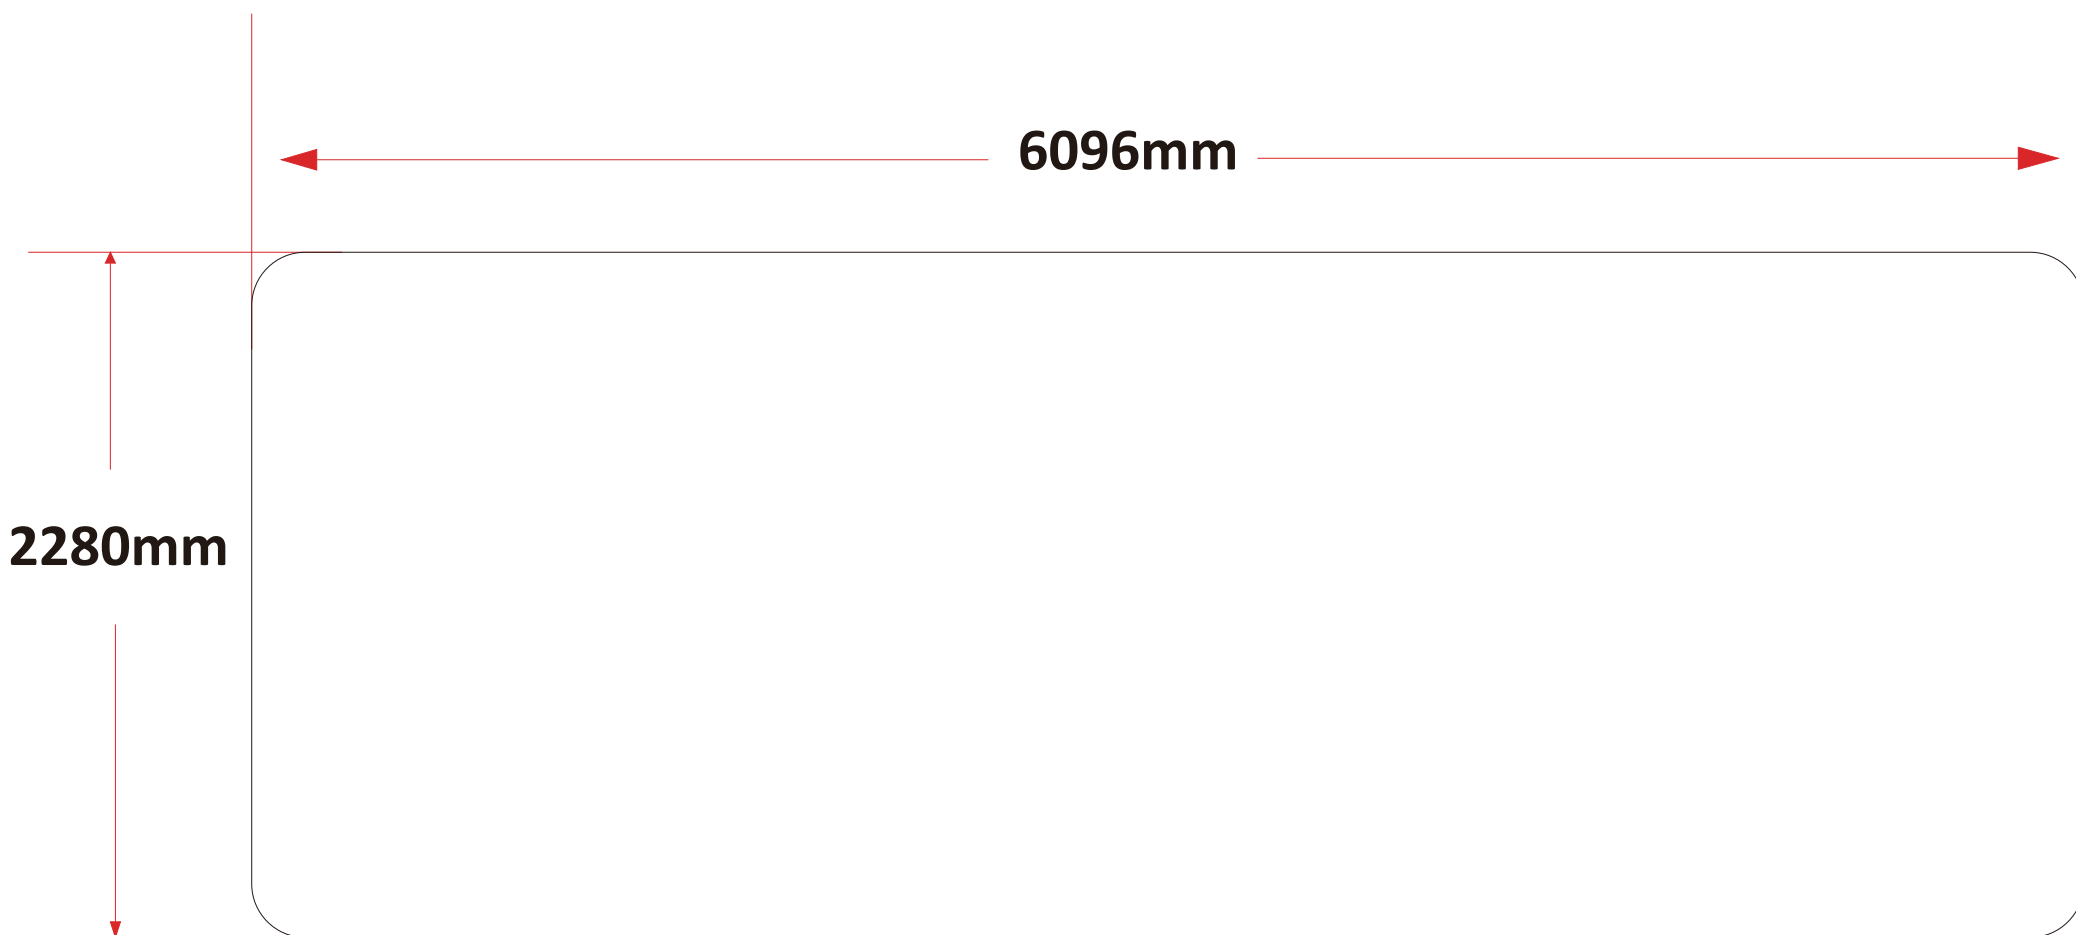

EZ Tube Banner Stands Straight Type | 2440x2280mm | 7.4x8ft

EZ Tube Banner Stands Straight Type | 2970x2280mm | 7.4x9.7ft

EZ Tube Banner Stands Straight Type | 4572x2280mm | 7.4x15ft

EZ Tube Banner Stands Straight Type | 6096x2280mm | 7.4x20ft

EZ Tube Banner Stands Curved Type | 2440x2280mm | 7.4x8ft

EZ Tube Banner Stands Curved Type | 2970x2280mm | 7.4x9.7ft

EZ Tube Banner Stands Curved Type | 4572x2280mm | 7.4x15ft

EZ Tube Banner Stands Curved Type | 6096x2280mm | 7.4x20ft

EZ Tube Banner Stands Arch Type | 2440x2280mm | 7.4x8ft

EZ Tube Banner Stands Arch Type | 2970x2280mm | 7.4x9.7ft

EZ Tube Banner Stands Arch Type | 4572x2280mm | 7.4x15ft

EZ Tube Banner Stands Arch Type | 6096x2280mm | 7.4x20ft