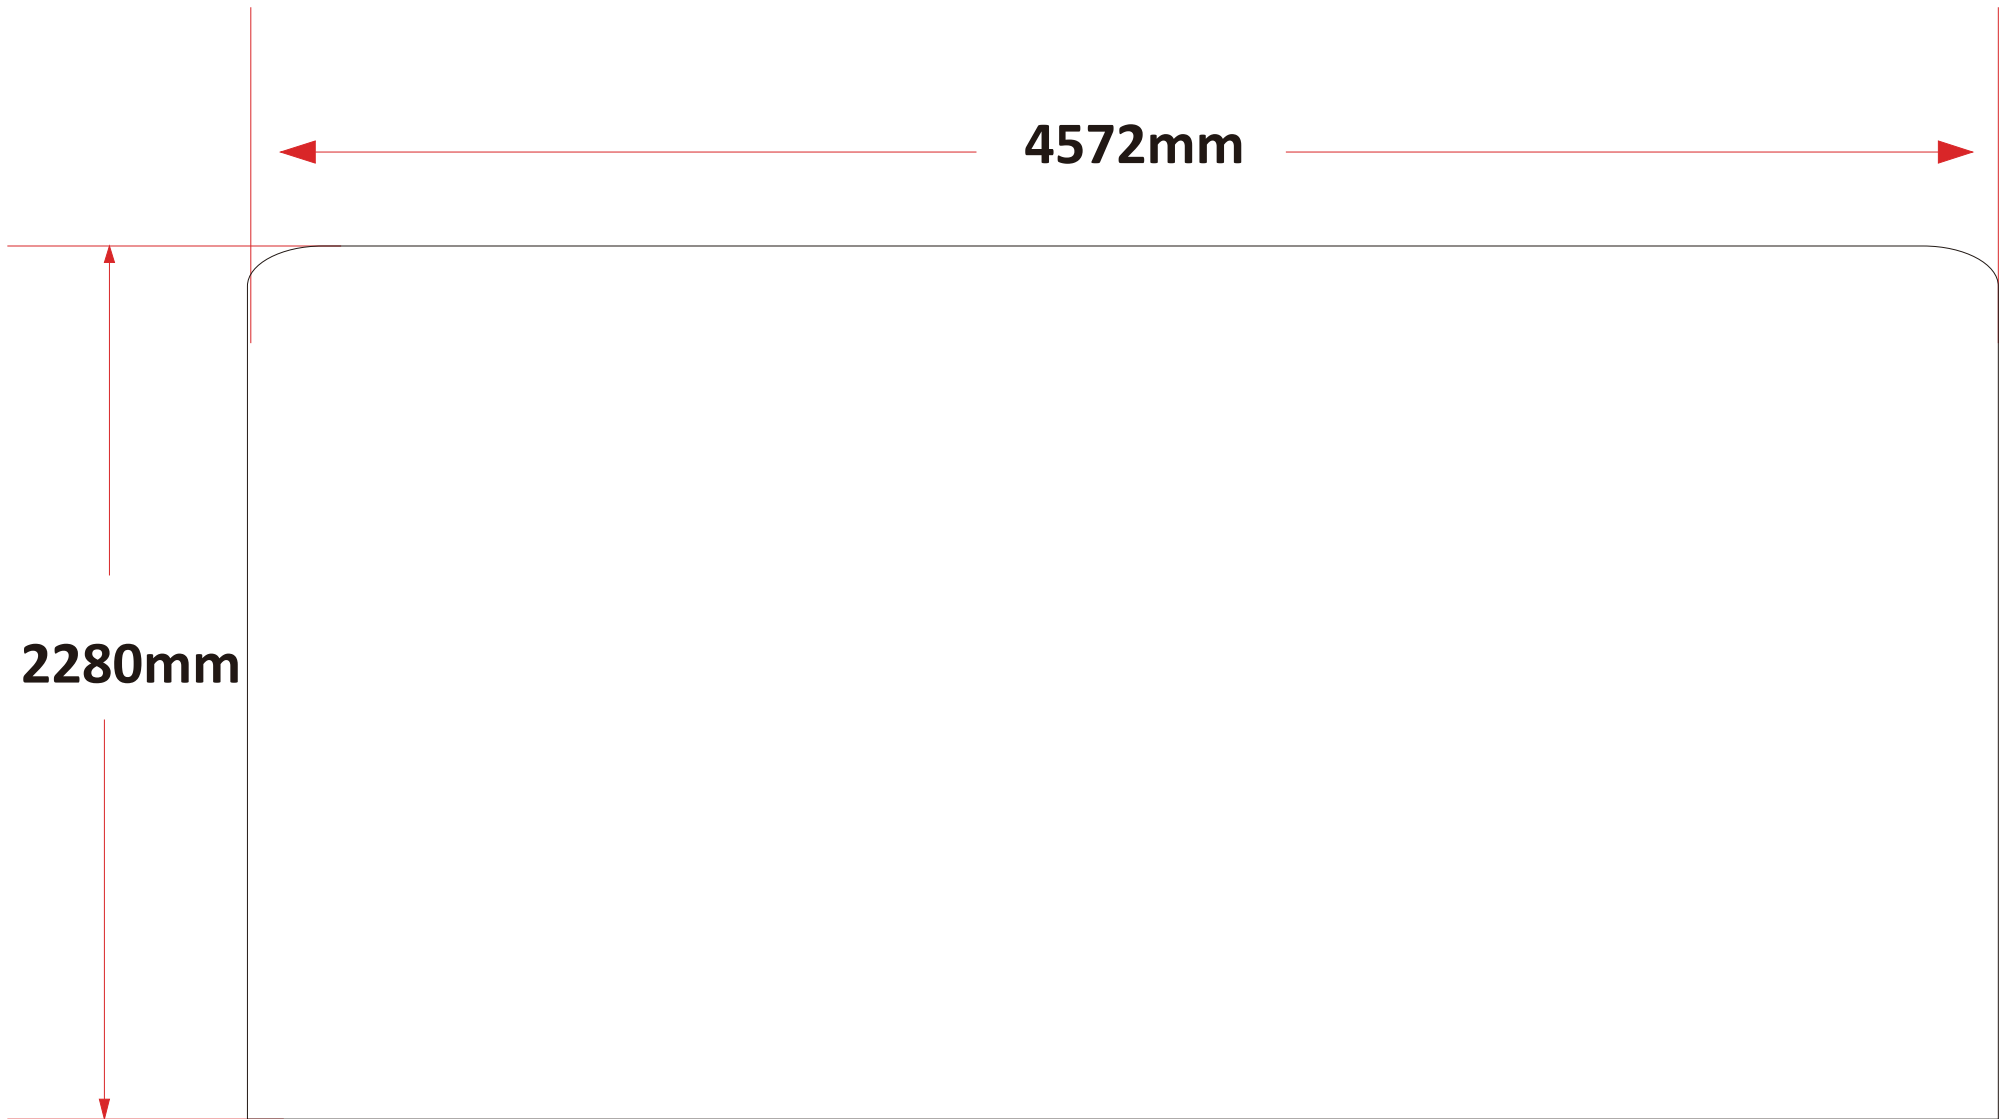

EZ Tube Banner Stands Straight Type | 2440x2280mm | 7.4x8ft

EZ Tube Banner Stands Straight Type | 2970x2280mm | 7.4x9.7ft

EZ Tube Banner Stands Straight Type | 4572x2280mm | 7.4x15ft

EZ Tube Banner Stands Straight Type | 6096x2280mm | 7.4x20ft

EZ Tube Banner Stands Curved Type | 2440x2280mm | 7.4x8ft

EZ Tube Banner Stands Curved Type | 2970x2280mm | 7.4x9.7ft

EZ Tube Banner Stands Curved Type | 4572x2280mm | 7.4x15ft

EZ Tube Banner Stands Curved Type | 6096x2280mm | 7.4x20ft

EZ Tube Banner Stands Arch Type | 2440x2280mm | 7.4x8ft

EZ Tube Banner Stands Arch Type | 2970x2280mm | 7.4x9.7ft

EZ Tube Banner Stands Arch Type | 4572x2280mm | 7.4x15ft

EZ Tube Banner Stands Arch Type | 6096x2280mm | 7.4x20ft