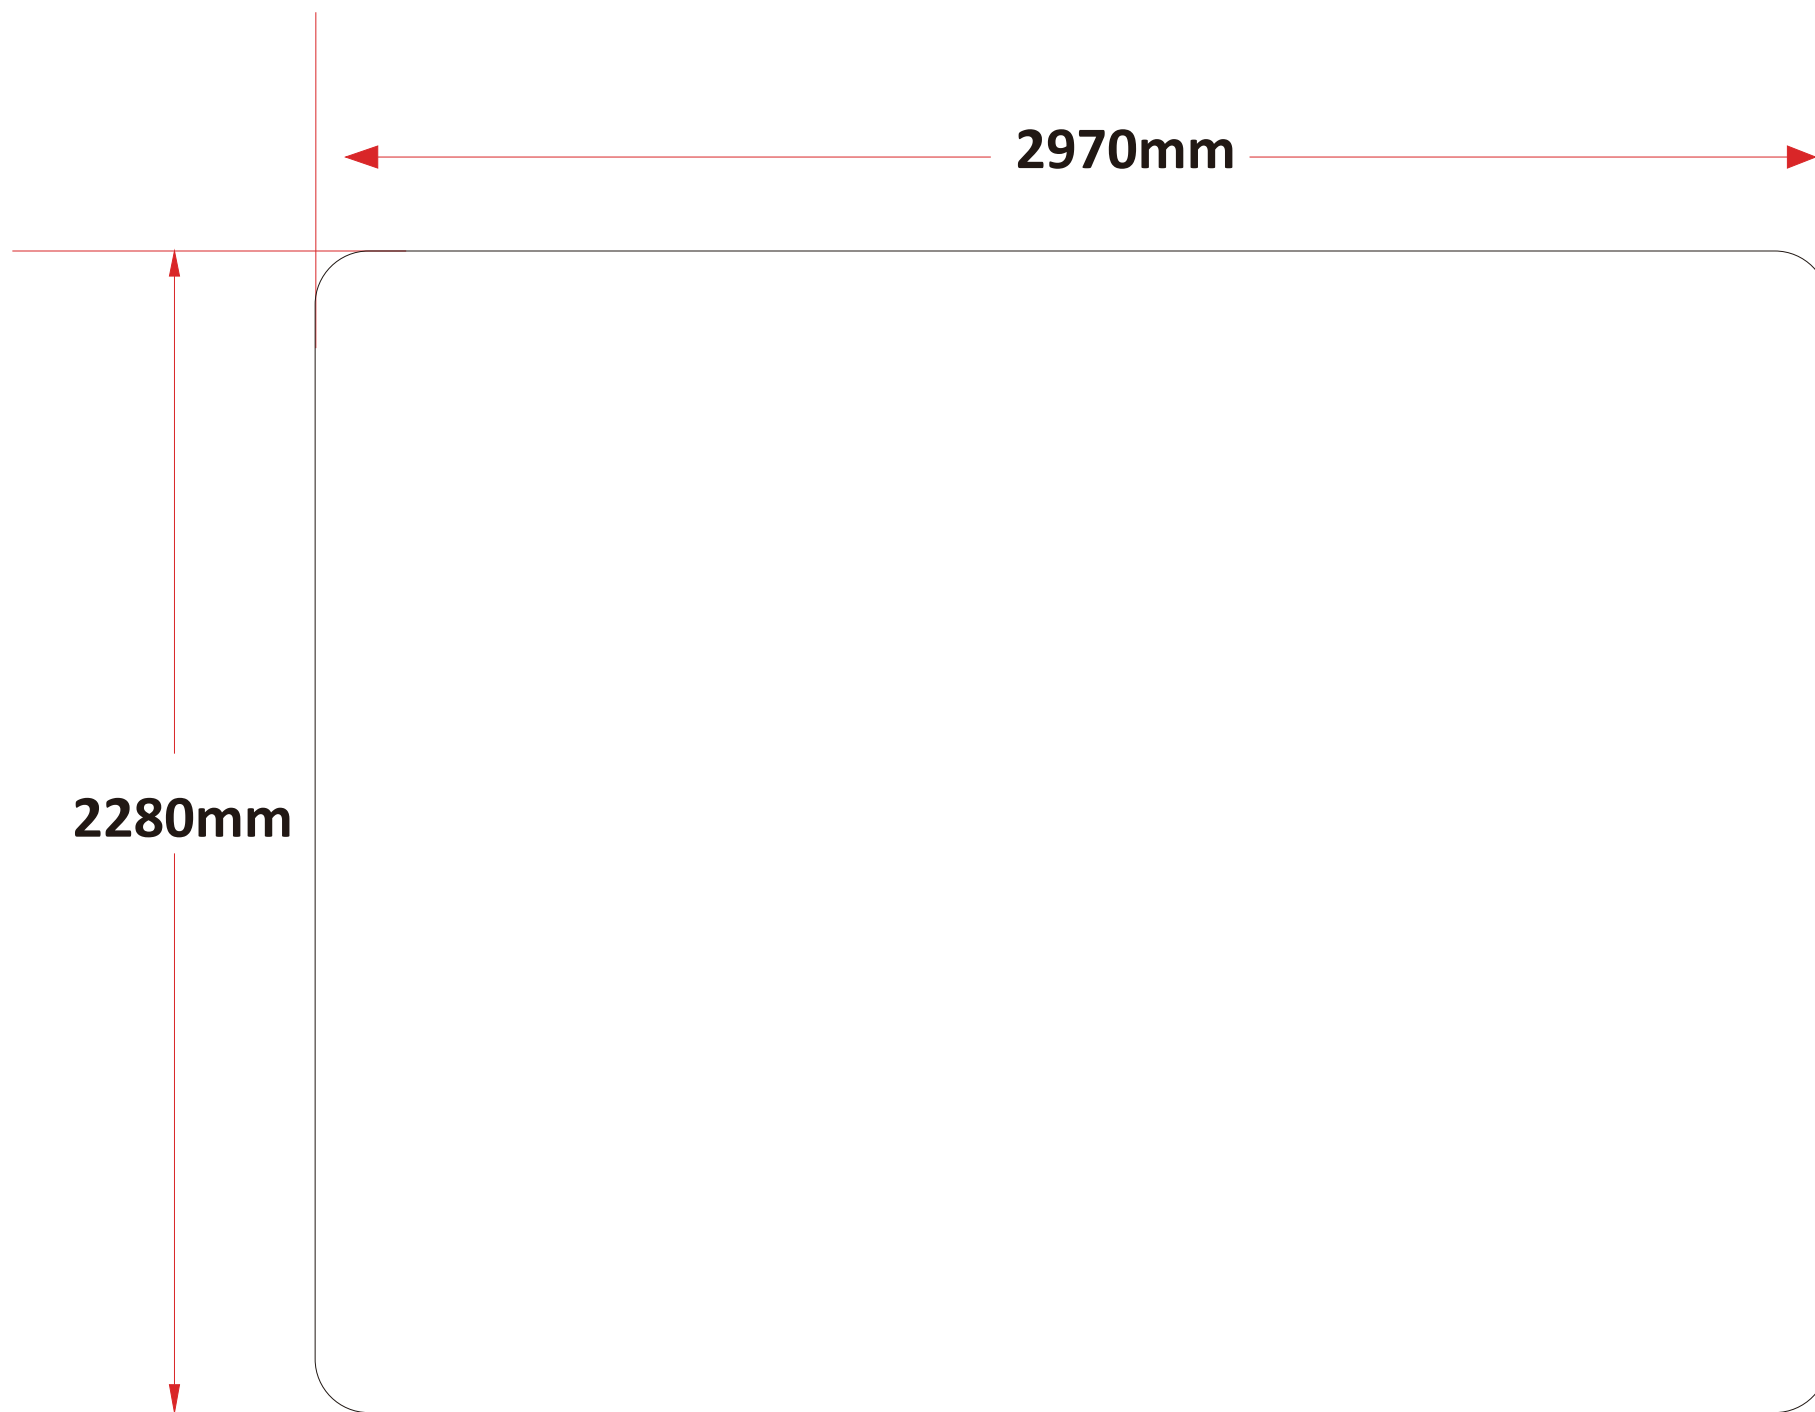

EZ Tube Banner Stands Straight Type | 2440x2280mm | 7.4x8ft

EZ Tube Banner Stands Straight Type | 2970x2280mm | 7.4x9.7ft

EZ Tube Banner Stands Straight Type | 4572x2280mm | 7.4x15ft

EZ Tube Banner Stands Straight Type | 6096x2280mm | 7.4x20ft

EZ Tube Banner Stands Curved Type | 2440x2280mm | 7.4x8ft

EZ Tube Banner Stands Curved Type | 2970x2280mm | 7.4x9.7ft

EZ Tube Banner Stands Curved Type | 4572x2280mm | 7.4x15ft

EZ Tube Banner Stands Curved Type | 6096x2280mm | 7.4x20ft

EZ Tube Banner Stands Arch Type | 2440x2280mm | 7.4x8ft

EZ Tube Banner Stands Arch Type | 2970x2280mm | 7.4x9.7ft

EZ Tube Banner Stands Arch Type | 4572x2280mm | 7.4x15ft

EZ Tube Banner Stands Arch Type | 6096x2280mm | 7.4x20ft