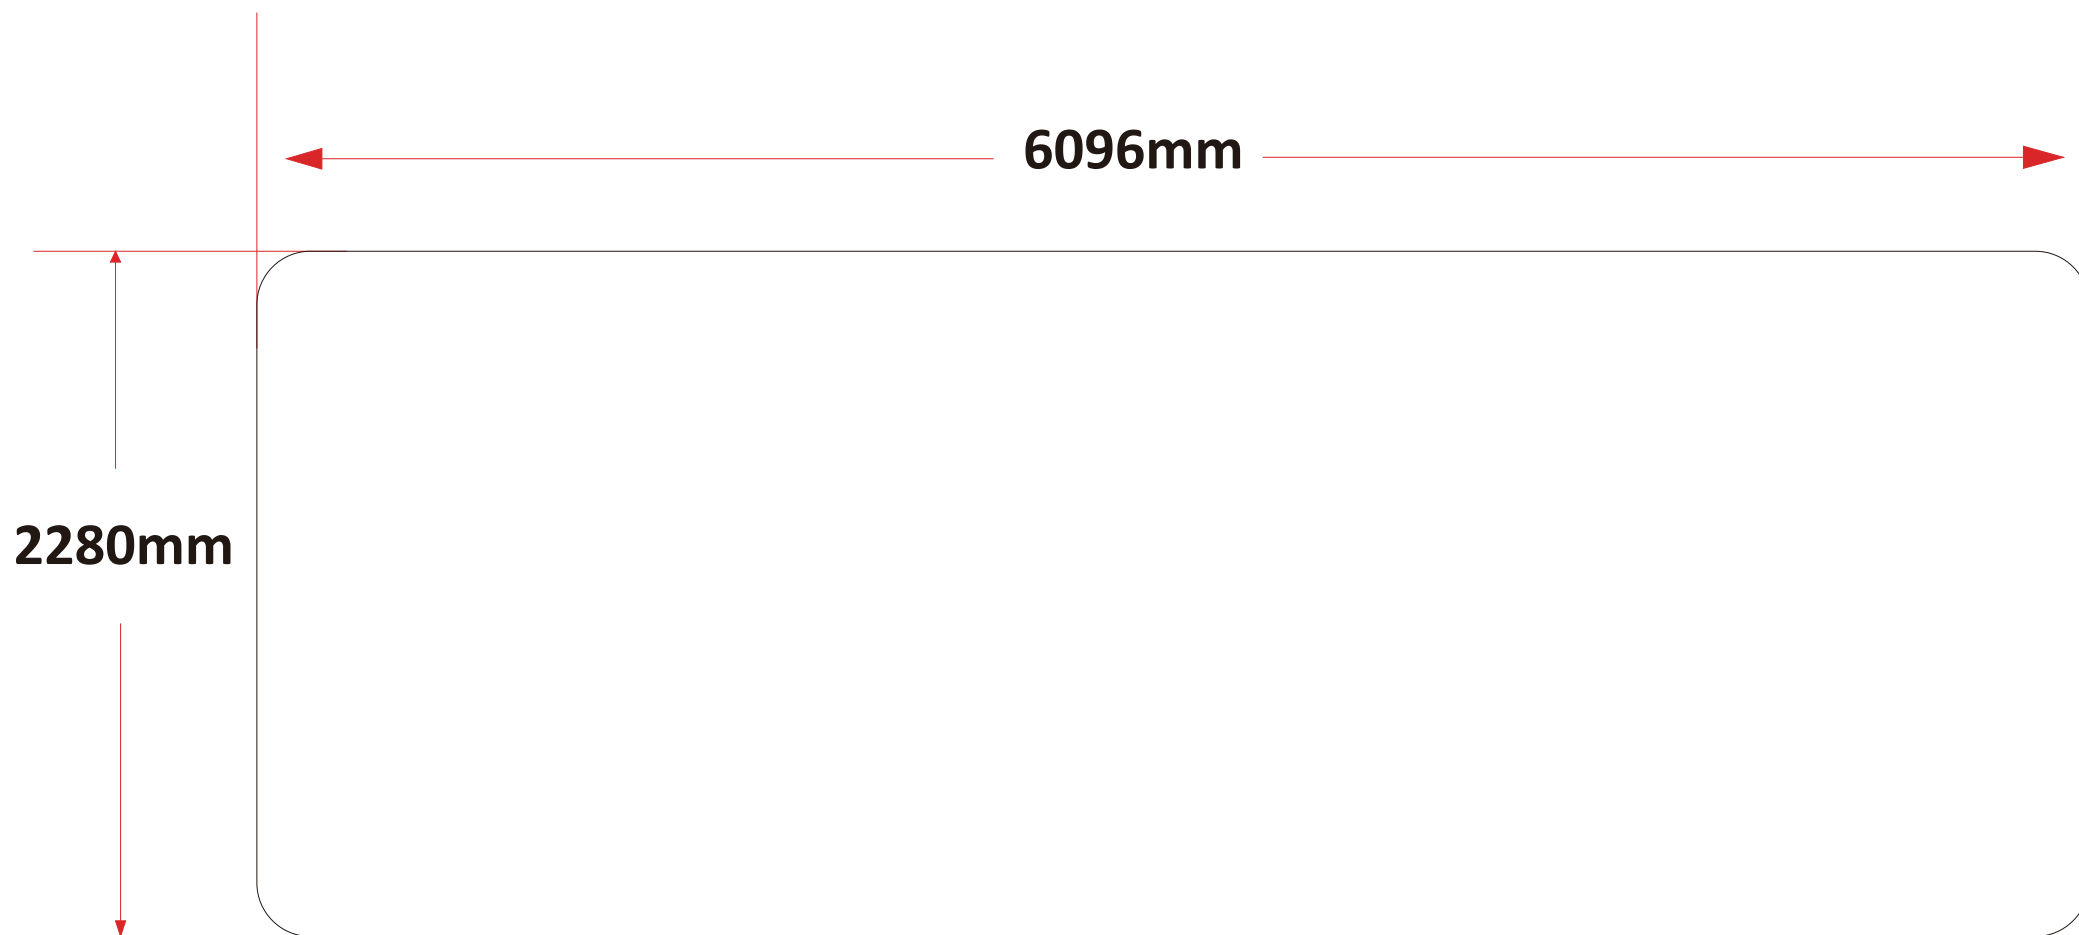

EZ Tube Banner Stands Straight Type | 2440x2280mm | 7.4x8ft

EZ Tube Banner Stands Straight Type | 2970x2280mm | 7.4x9.7ft

EZ Tube Banner Stands Straight Type | 4572x2280mm | 7.4x15ft

EZ Tube Banner Stands Straight Type | 6096x2280mm | 7.4x20ft

EZ Tube Banner Stands Curved Type | 2440x2280mm | 7.4x8ft

EZ Tube Banner Stands Curved Type | 2970x2280mm | 7.4x9.7ft

EZ Tube Banner Stands Curved Type | 4572x2280mm | 7.4x15ft

EZ Tube Banner Stands Curved Type | 6096x2280mm | 7.4x20ft

EZ Tube Banner Stands Arch Type | 2440x2280mm | 7.4x8ft

EZ Tube Banner Stands Arch Type | 2970x2280mm | 7.4x9.7ft

EZ Tube Banner Stands Arch Type | 4572x2280mm | 7.4x15ft

EZ Tube Banner Stands Arch Type | 6096x2280mm | 7.4x20ft